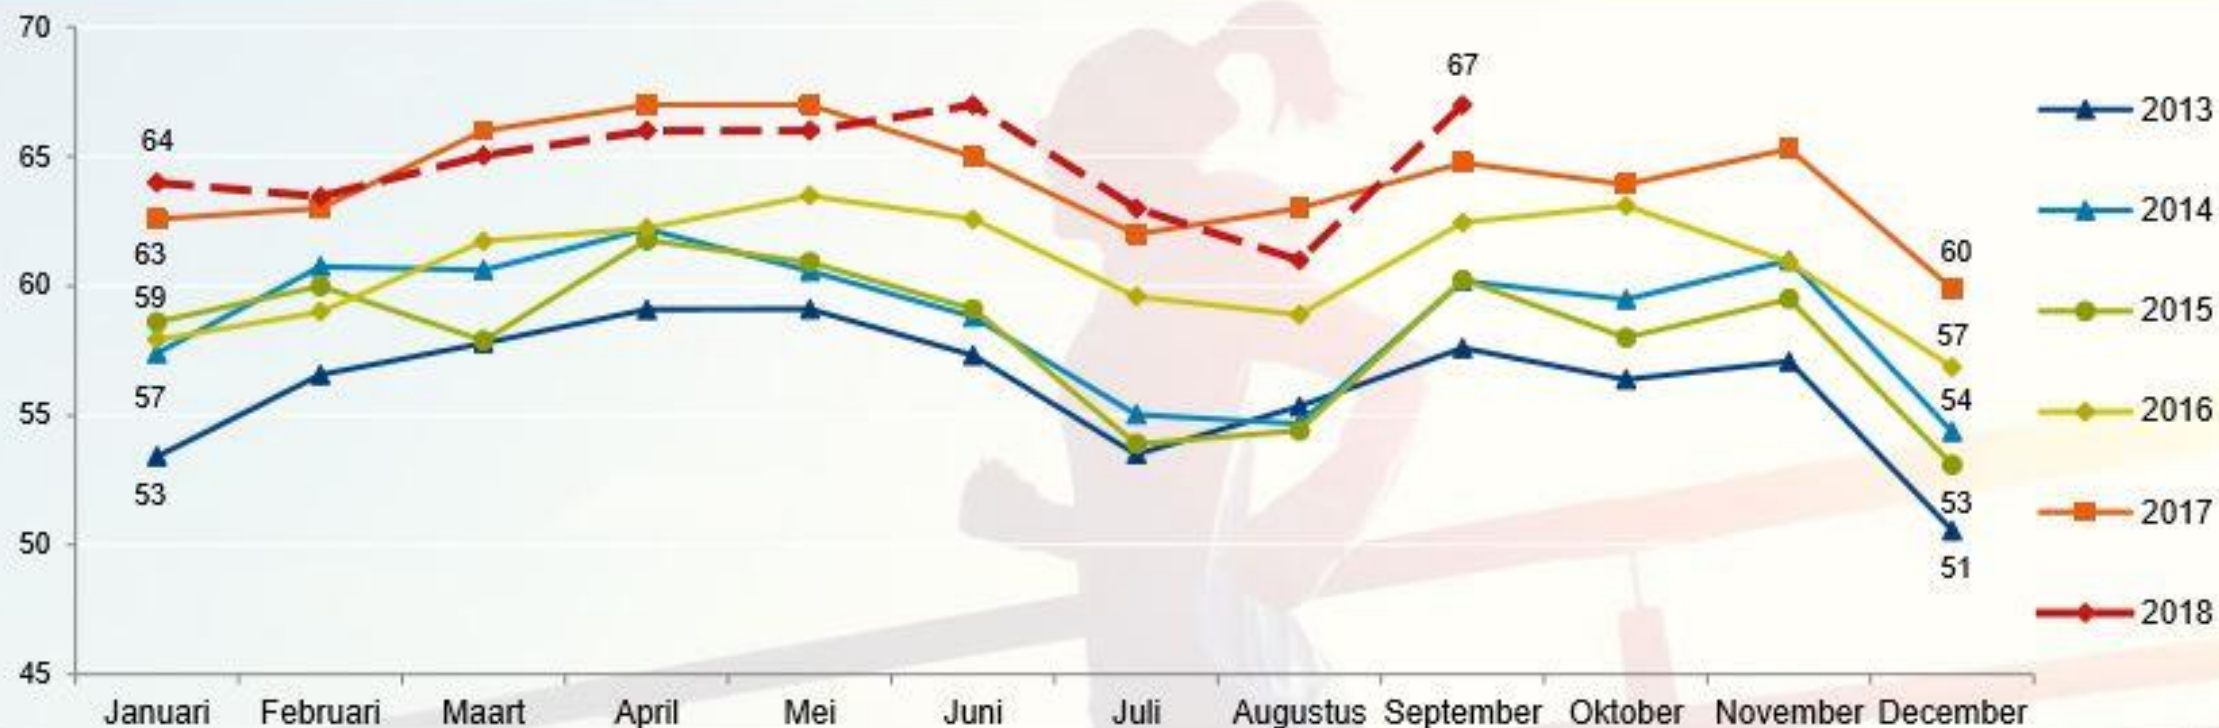

Sportdeelname Index, september 2018

	Jan	Feb	Mrt	Apr	Mei	Jun	Jul	Aug	Sep	Okt	Nov	Dec	Totaal
2013	53%	57%	58%	59%	59%	57%	54%	55%	58%	56%	57%	51%	56%
2014	57%	61%	61%	62%	61%	59%	55%	55%	60%	59%	61%	54%	59%
2015	59%	60%	58%	62%	61%	59%	54%	54%	60%	58%	60%	53%	58%
2016	58%	59%	62%	62%	63%	63%	60%	59%	62%	63%	61%	57%	61%
2017	63%	63%	66%	67%	67%	65%	62%	63%	65%	64%	65%	60%	64%
2018	64%	63%	65%	66%	66%	67%	63%	61%					