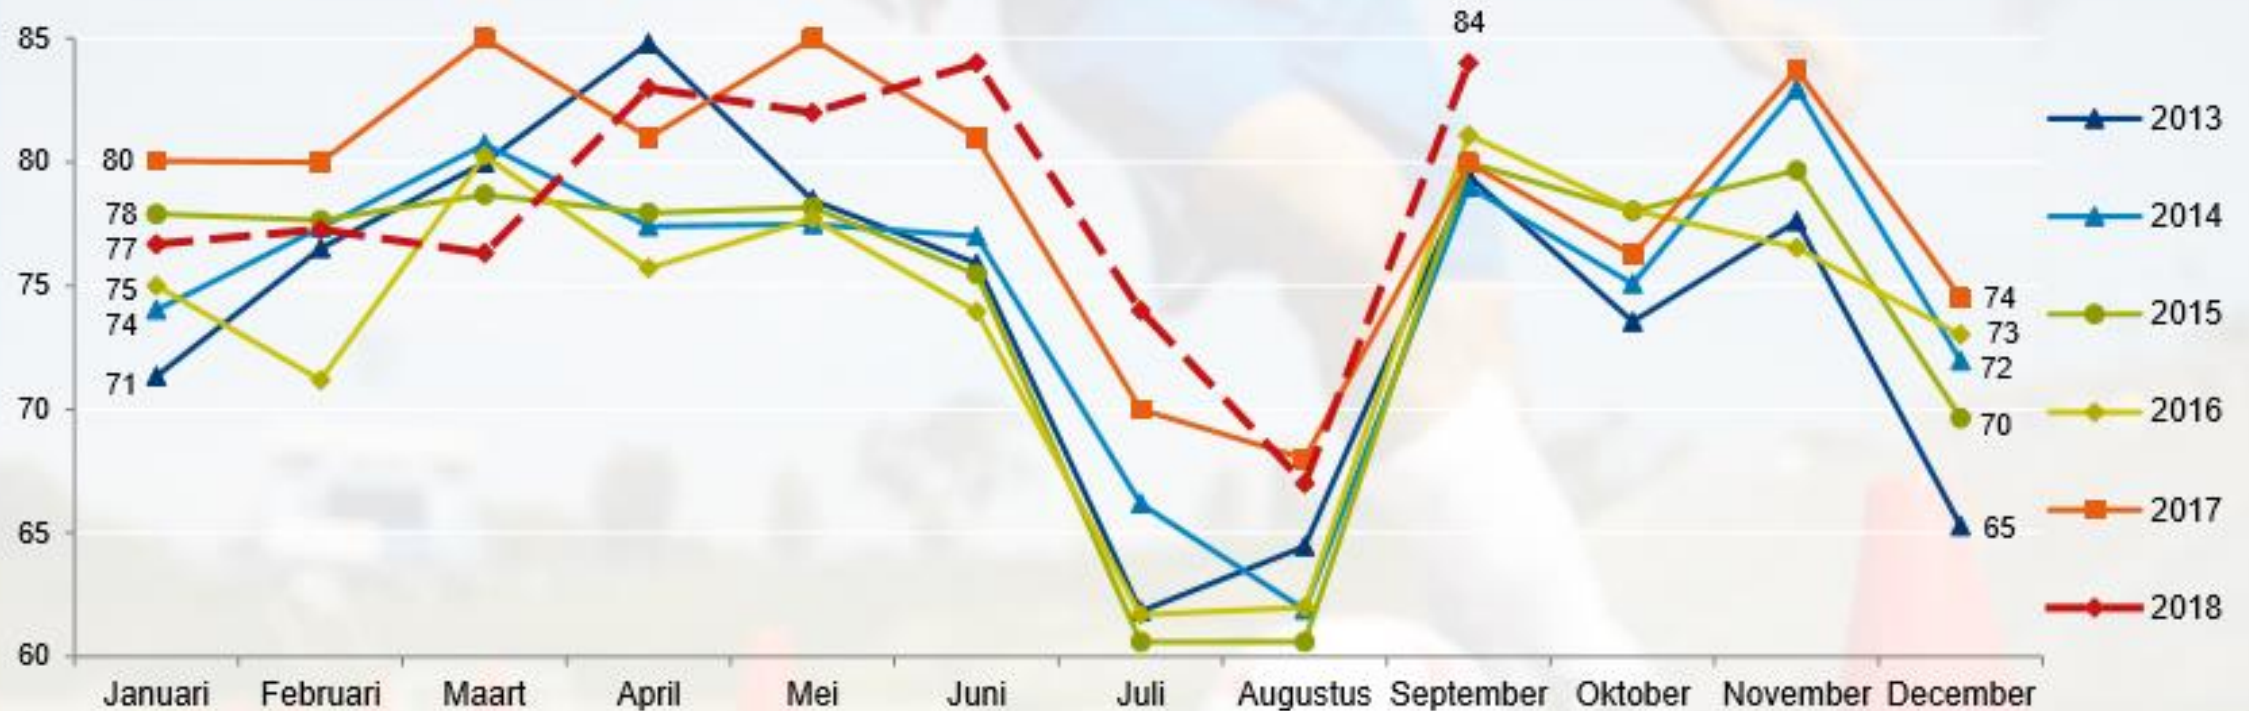

Sportdeelname Index tot 18 jaar, september 2018

	Jan	Feb	Mrt	Apr	Mei	Jun	Jul	Aug	Sep	Okt	Nov	Dec	Totaal
2013	71%	77%	80%	85%	78%	76%	62%	64%	79%	74%	78%	65%	74%
2014	74%	77%	81%	77%	77%	77%	66%	62%	79%	75%	83%	72%	75%
2015	78%	78%	79%	78%	78%	75%	61%	61%	80%	78%	80%	70%	75%
2016	75%	71%	80%	76%	78%	74%	62%	62%	81%	78%	77%	73%	74%
2017	80%	80%	85%	81%	85%	81%	70%	68%	80%	76%	84%	74%	79%